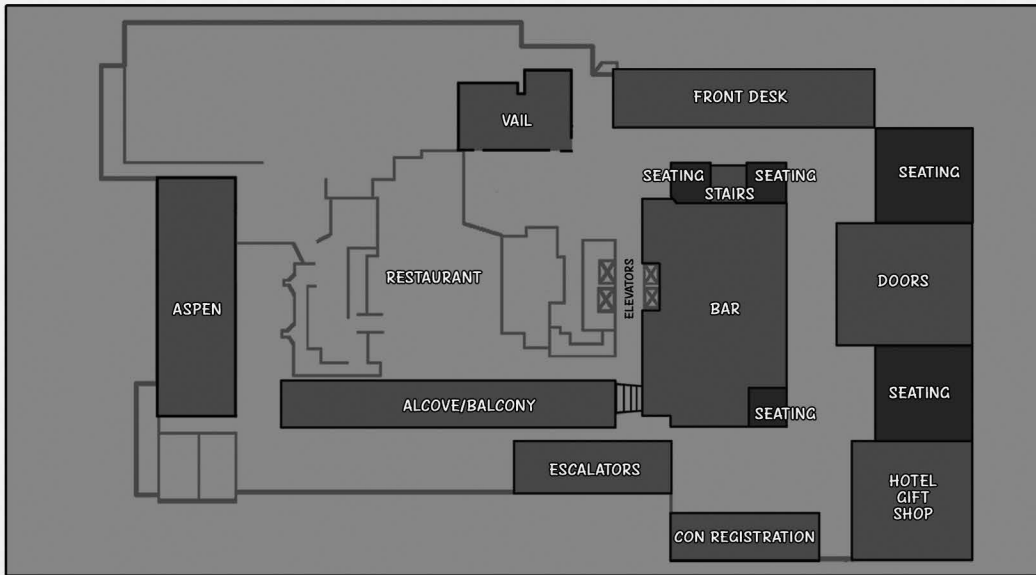

MAIN LEVEL

NAME THAT RAM!

COAF would like your help to name our big horn sheep! The mascot art was designed and created by Tasty Peach Studios and we'd love to give the cute little guy a name. You can submit your idea for a name by tweeting us (@COAnimeFest) with the hashtag #COAFBigHorn during con. We'll announce the winning name at closing ceremonies!