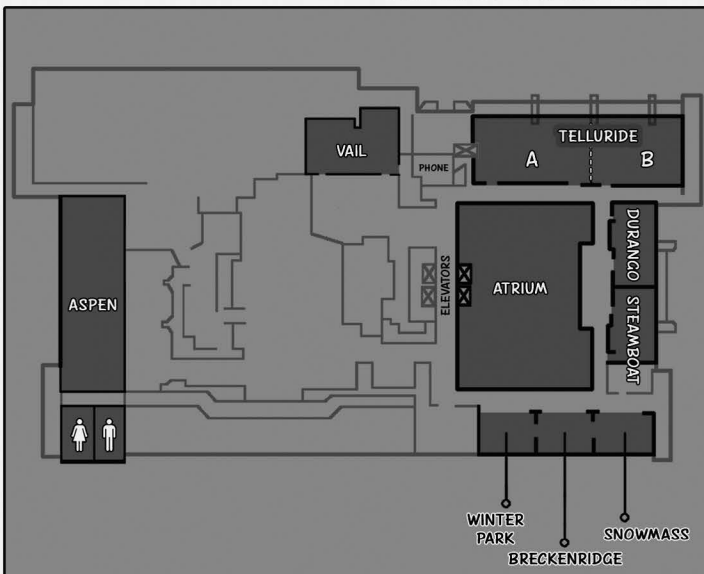

ATRIUM LEVEL