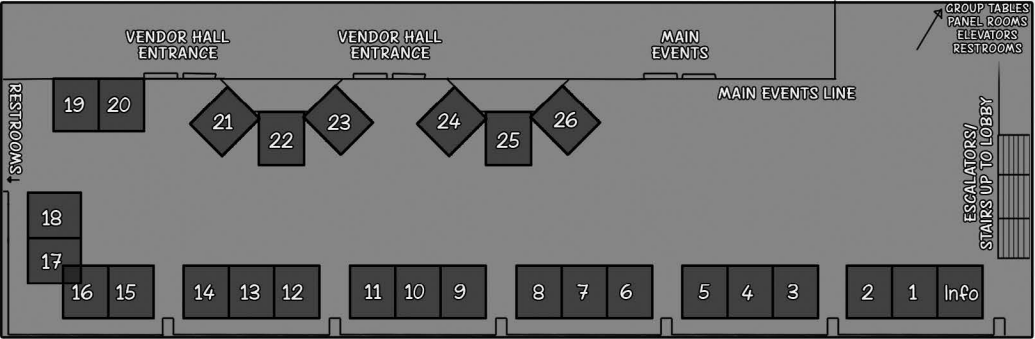

ARTISTS' ALLEY

1. DinosaurMermaid	14. Speaker on the Wall Studios
2. Atomic Pixies	15. Wings, Charms & Things
3. Crystal McDowell & Laurissa Hughes	16. Snickerdoots
4. Visi Colors	17. Itsumo Kawaii
5. Microcomet Illustrations	18. ChaoStudios
6. Panda Kitty Studios	19. Kenzichi
7. KaiJu	20. Startled Star
8. Microcomet Illustrations	21. Sugar Arcade & Rhymes With Beat
9. Curiosity Craft Shop	22. Ameiga Art
10. The Art Of Monica Benik	23. Rio Burton Illustration
11. Galaxy	24. Bliгер Studios
12. Nova Dog Creations	25. Nhicam & Nancysaurus
13. Papaya Badger	26. Filthy Commissions & The Floppy Bunny