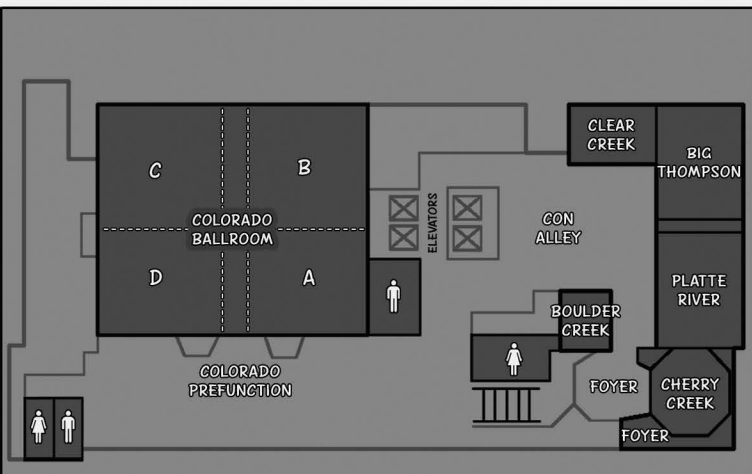

BALLROOM LEVEL

- Big Thompson ..... Panel 1
- Boulder Creek ..... Operations
- Cherry Creek/Foyer... Cosplay
- Clear Creek ..... Video
- Colorado AB ..... Main Events
- Colorado CD ..... Vendor Hall
- Colorado ..... Artists' Alley
- Prefunction
- Platte River ..... Panel 2