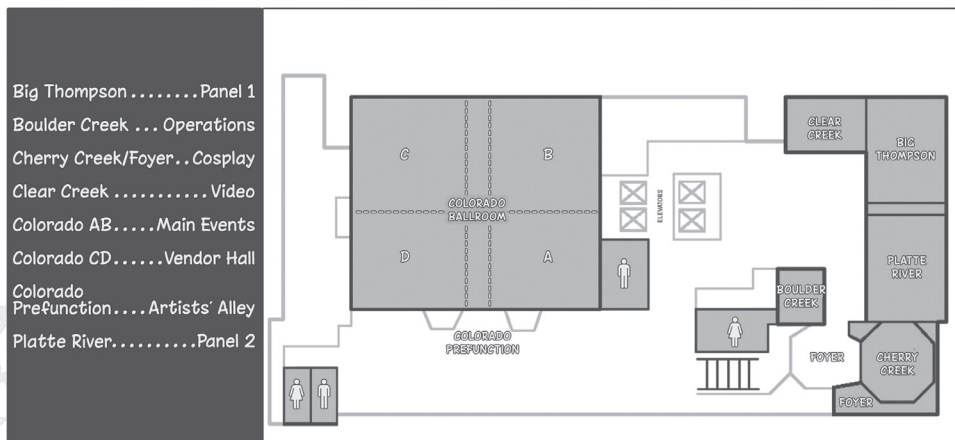

BALLROOM LEVEL