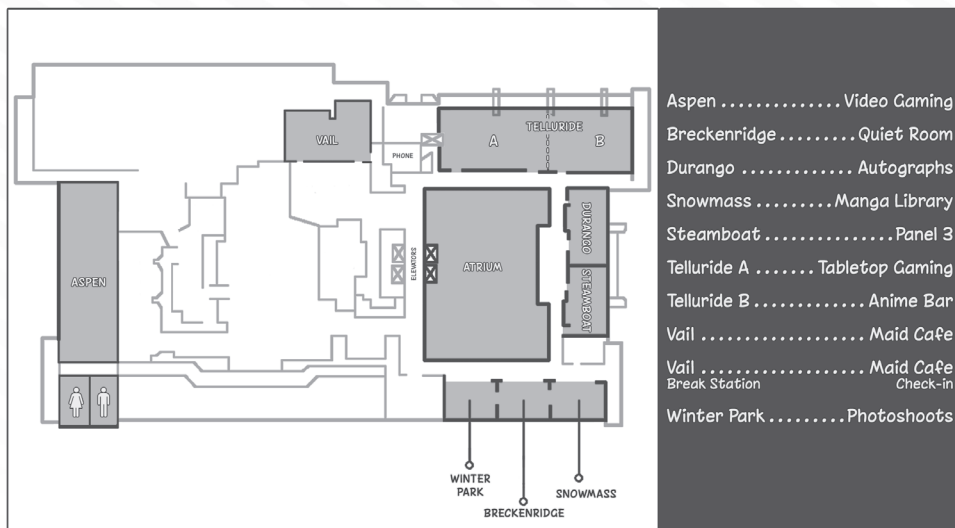

MAPS

ATRIUM LEVEL